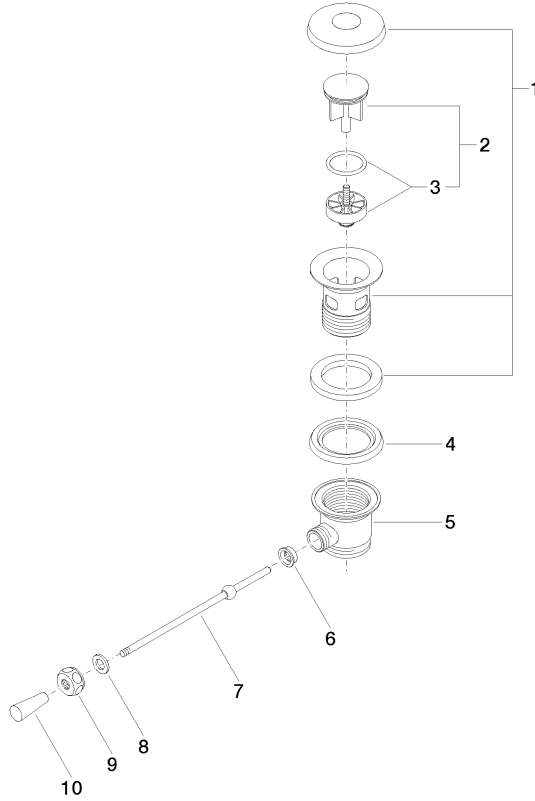

10 300 970

- length of knee lever 185 mm
- Only suitable for basins with an overflow.

Fits: IMO, LULU, MADISON, MEM, TARA,  
CL.1, LISSÉ, VAIA, META, CYO

	Brushed Bronze	10 300 970-42
	Chrome	10 300 970-00
	Brushed Platinum	10 300 970-06
	Platinum	10 300 970-08
	Durabronze (23kt Gold)	10 300 970-09
	Dark Chrome	10 300 970-19
	Light Gold	10 300 970-26
	Brushed Light Gold	10 300 970-27
	Brushed Durabronze (23kt Gold)	10 300 970-28
	Matte Black	10 300 970-33
	Brushed Champagne (22kt Gold)	10 300 970-46
	Champagne (22kt Gold)	10 300 970-47
	Brushed Chrome	10 300 970-93
	Brushed Dark Platinum	10 300 970-99

10 300 970

10 300 970

Parts for other finishes can be found here: [Chrome](#)

**Spare parts list**

No.	Item Number	Name	Quantity used	Delivery time
1	90 11 01 026 00-42	cup	1	30
2	04 31 20 016 00-42	plug	1	-
Spare part can no longer be ordered, please order the replacement item				
3	04 28 10 026 00 90	accessories	1	2
4	09 14 03 025 90	seal	1	2
5	09 11 01 023-42	cup	1	60
6	09 14 05 040 90	seal	1	2
7	09 31 09 055-42	pull-rod	1	60
8	09 30 11 049 90	disc	1	2
9	09 23 30 003-42	nut	1	60
10	09 20 01 040-42	handle	1	60